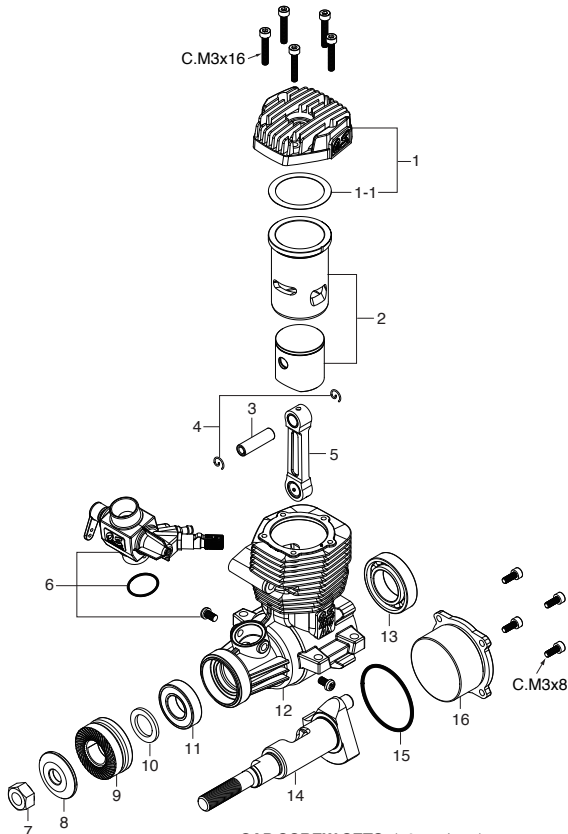

MAX-65AX
(16521)

TYPE 61D
(26981000)

CAP SCREW SETS (10pcs./sets)

Code No.	Size	Pcs. used in an engine
79871110	M3x8	Cover Plate Retaining Screw (4pcs.)
79871160	M3x16	Cylinder Head Retaining Screw (5pcs.)

* Type of screw

C...Cap Screw M...Oval Fillister-Head Screw

F...Flat Head Screw N...Round Head Screw S...Set Screw

No.	Code No.	Description
1	26904000	Cylinder Head
1-1	26904160	Head Gasket
2	26903000	Cylinder & Piston Assembly
3	26606008	Piston Pin
4	27917000	Piston Pin Retainer (2pcs.)
5	29115000	Connecting Rod
6	26981000	Carburetor Complete (Type 61D)
7	45010002	Propeller Nut
8	28009002	Propeller Washer
9	26908000	Drive Hub
10	29320000	Thrust Washer
11	27731000	Crankshaft Ball Bearing (F)
12	26901000	Crankcase
13	27130020	Crankshaft Ball Bearing (R)
14	26902000	Crankshaft
15	24625125	Gasket Set
16	26907000	Cover Plate
	71608001	Glow Plug No.8
	72200080	Needle Valve Extension Cable Set
	26028050	E-4010A Silencer Assembly
	26028120	Assembly Screw
	27414020	"O" Ring
	22681957	Pressure Nipple (No.7)
	26625210	Silencer Retaining Screw (C.M4x40 2pcs.)

No.	Code No.	Description
1	22081408	Throttle Lever Assembly
1-1	22081313	Throttle Lever Retaining Screw
2	26981200	Carburetor Rotor
3	25781600	Mixture Control Valve Assembly
3-1	46066319	"O" Ring (L) (2pcs.)
3-2	22781800	"O" Ring (S) (2pcs.)
4	26981100	Carburetor Body
5	45581820	Rotor Guide Screw
6	22681953	Fuel Inlet (No.1)
7	25581900	Needle-valve Assembly
7-1	22681980	Needle Assembly
7-2	24981837	"O" Ring (2pcs.)
7-3	26381501	Set Screw
7-4	27381940	Needle-valve Holder Assembly
7-5	26711305	Ratchet Spring
8	46215000	Carburetor Rubber Gasket
9	25081700	Carburetor Retaining Screw