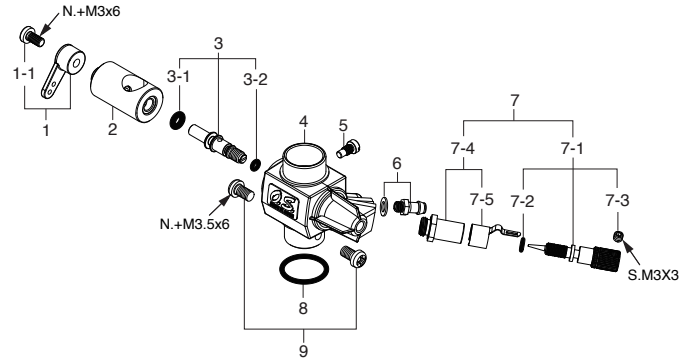

MAX-65AX
(16521)

TYPE 61D
(26981000)

CAP SCREW SETS (10pcs./sets)

Code No.	Size	Pcs. used in an engine
79871110	M3x8	Cover Plate Retaining Screw (4pcs.)
79871160	M3x16	Cylinder Head Retaining Screw (5pcs.)

* Type of screw

C...Cap Screw M...Oval Fillister-Head Screw

F...Flat Head Screw N...Round Head Screw S...Set Screw

No.	Code No.	Description
1	26904000	Cylinder Head
1-1	26904160	Head Gasket
2	26903000	Cylinder & Piston Assembly
3	26606008	Piston Pin
4	27917000	Piston Pin Retainer (2pcs.)
5	29115000	Connecting Rod
6	26981000	Carburetor Complete (Type 61D)
7	45010002	Propeller Nut
8	28009002	Propeller Washer
9	26908000	Drive Hub
10	29320000	Thrust Washer
11	27731000	Crankshaft Ball Bearing (F)
12	26901000	Crankcase
13	27130020	Crankshaft Ball Bearing (R)
14	26902000	Crankshaft
15	24625125	Gasket Set
16	26907000	Cover Plate
	71608001	Glow Plug No.8
	72200080	Needle Valve Extension Cable Set
	26028050	E-4010A Silencer Assembly
	26028120	Assembly Screw
	27414020	"O" Ring
	22681957	Pressure Nipple (No.7)
	26625210	Silencer Retaining Screw (C.M4x40 2pcs.)

No.	Code No.	Description
1	22081408	Throttle Lever Assembly
1-1	22081313	Throttle Lever Retaining Screw
2	26981200	Carburetor Rotor
3	25781600	Mixture Control Valve Assembly
3-1	46066319	"O" Ring (L) (2pcs.)
3-2	22781800	"O" Ring (S) (2pcs.)
4	26981100	Carburetor Body
5	45581820	Rotor Guide Screw
6	22681953	Fuel Inlet (No.1)
7	25581900	Needle-valve Assembly
7-1	22681980	Needle Assembly
7-2	24981837	"O" Ring (2pcs.)
7-3	26381501	Set Screw
7-4	27381940	Needle-valve Holder Assembly
7-5	26711305	Ratchet Spring
8	46215000	Carburetor Rubber Gasket
9	25081700	Carburetor Retaining Screw